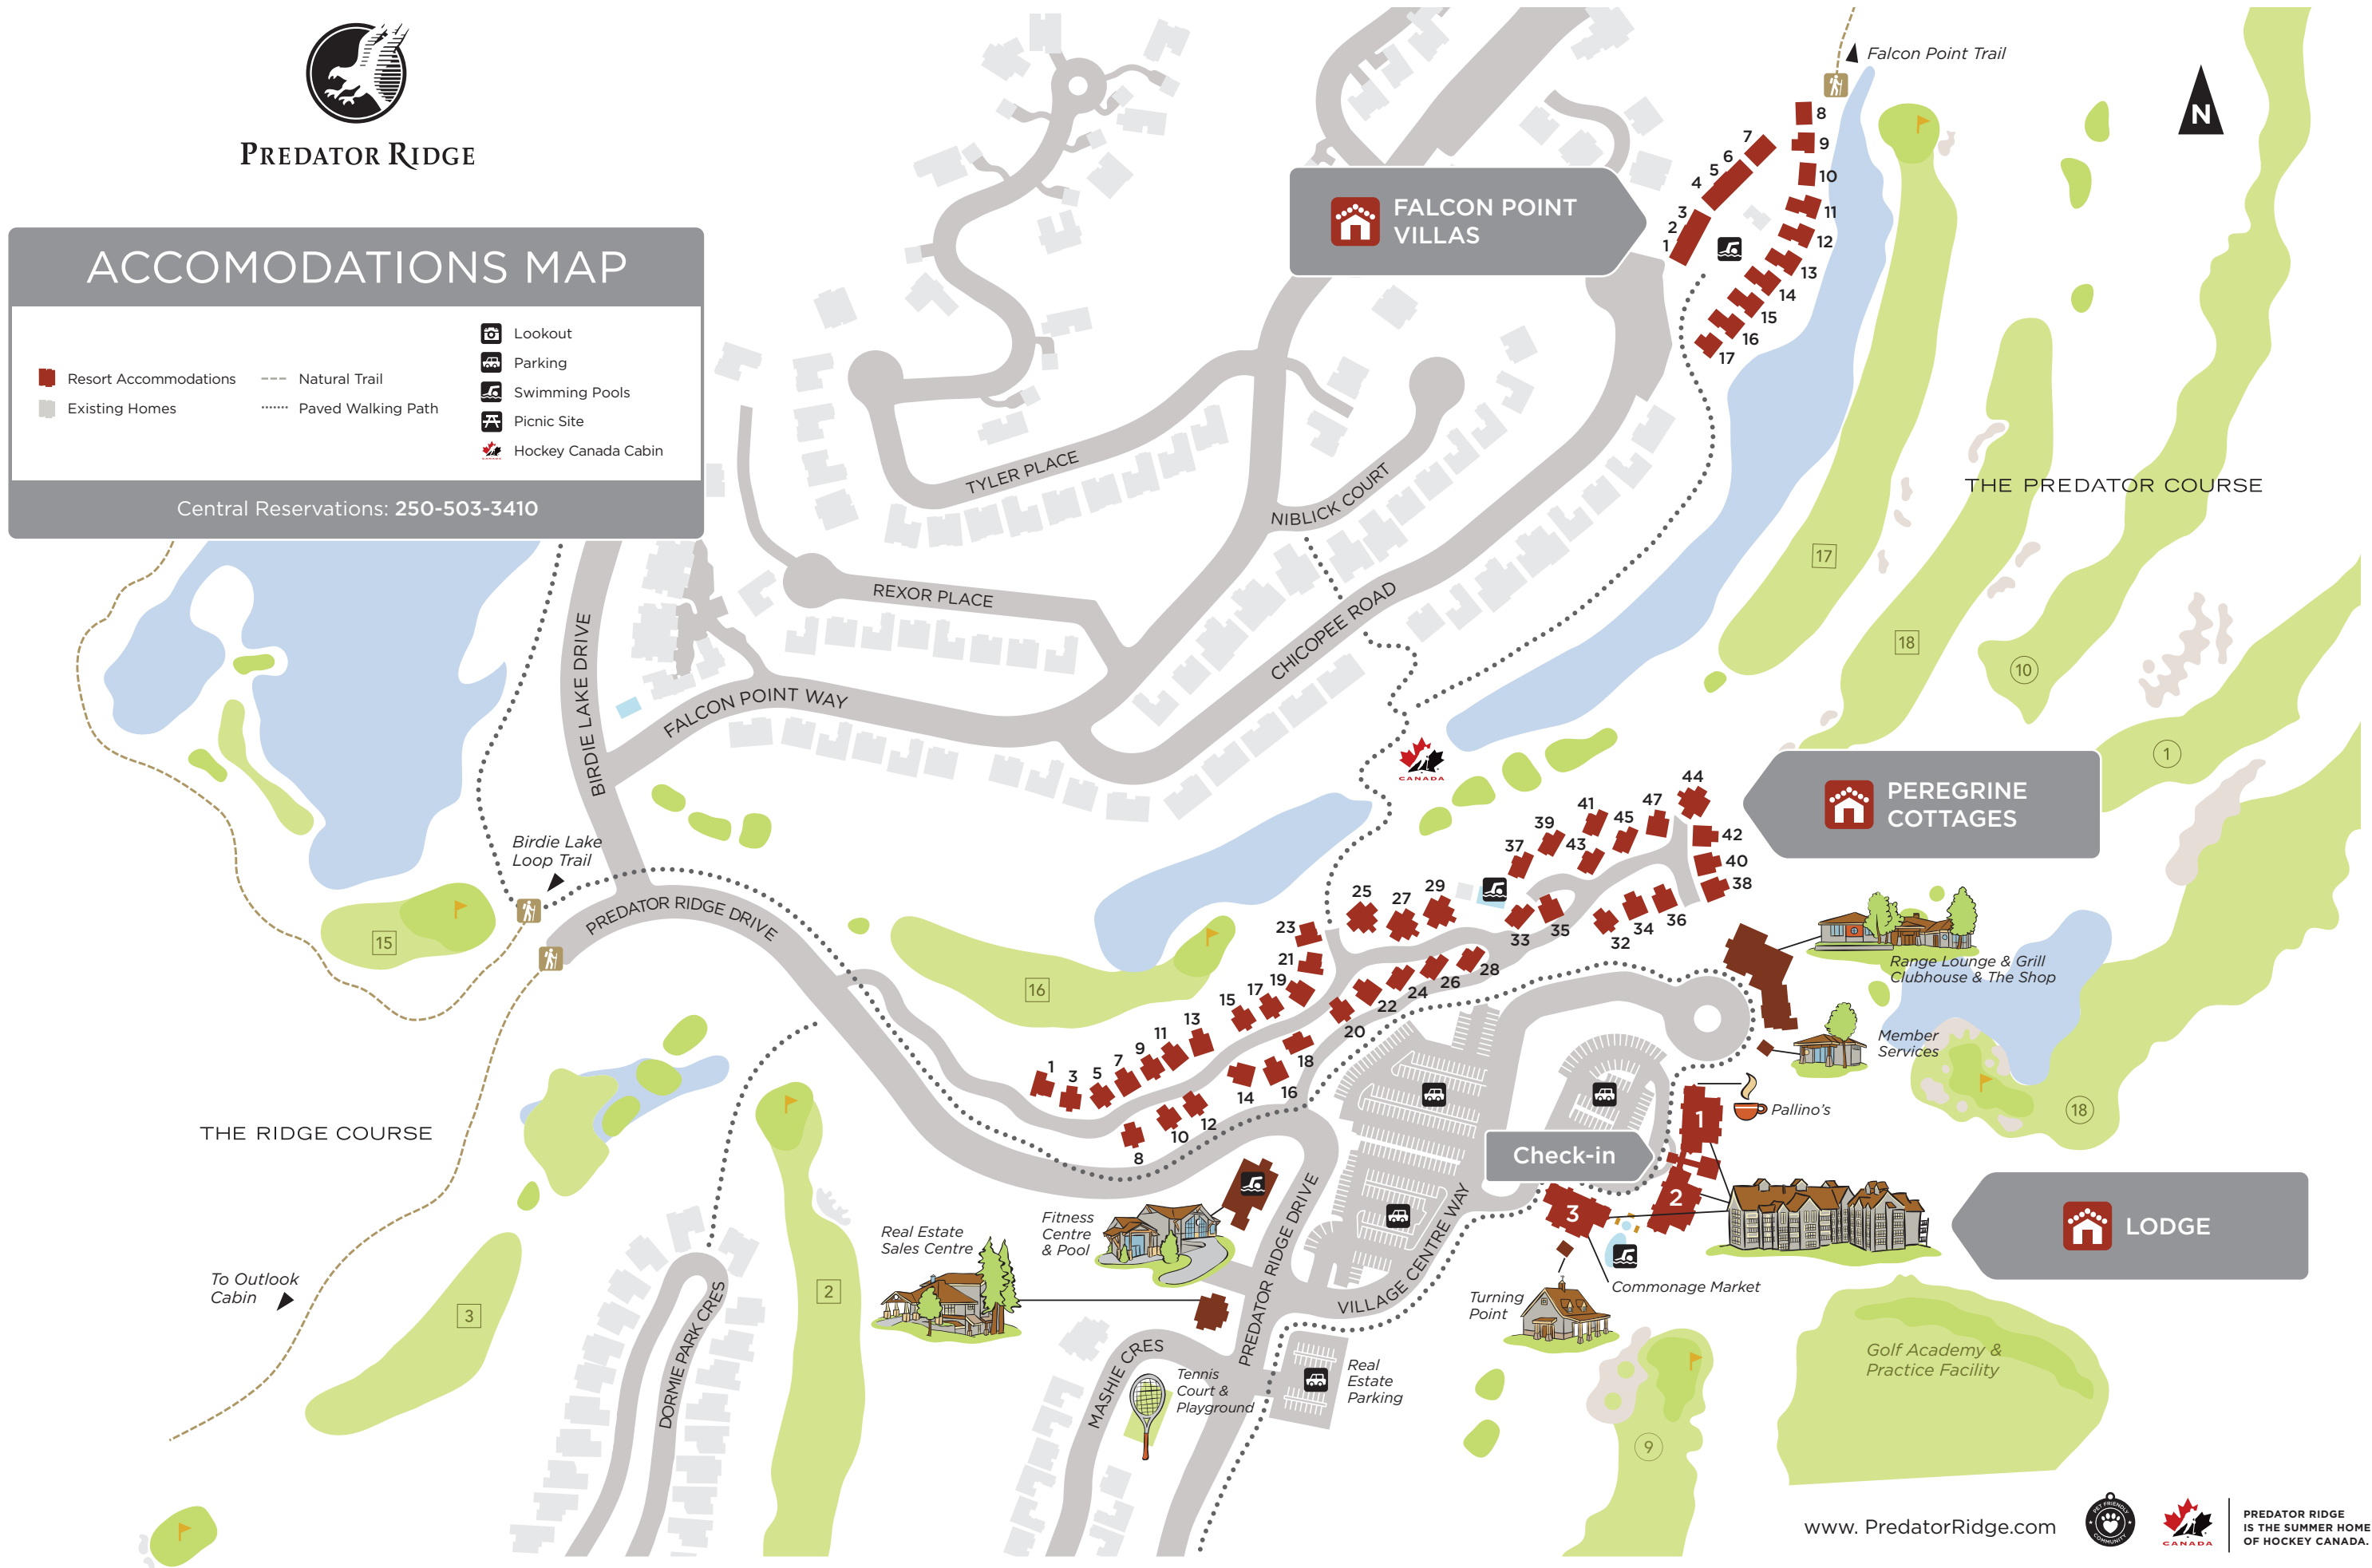

## RESORT MAP

- |  |              |                     |
|--|--------------|---------------------|
| Resort Accommodations                              | Easy         | Swimming Pools      |
| Natural Trail                                      | Intermediate | Outlook Cabin       |
| Paved Walking Path<br>(See other side for details) | Difficult    | Hockey Canada Cabin |
| Winter Cleared Path                                | Lookout      | Picnic Site         |
|  | Parking      | Doggy Station       |

## THE PREDATOR COURSE

## THE RIDGE COURSE

COMMONAGE ROAD  
To Vernon/Kelowna ▶

To Okanagan Lake/Lake Country ▼

[www.PredatorRidge.com](http://www.PredatorRidge.com)

PREDATOR RIDGE  
IS THE SUMMER HOME  
OF HOCKEY CANADA.

PREDATOR RIDGE

# ACCOMMODATIONS MAP

-  Resort Accommodations
-  Existing Homes
-  Natural Trail
-  Paved Walking Path
-  Lookout
-  Parking
-  Swimming Pools
-  Picnic Site
-  Hockey Canada Cabin

Central Reservations: 250-503-3410