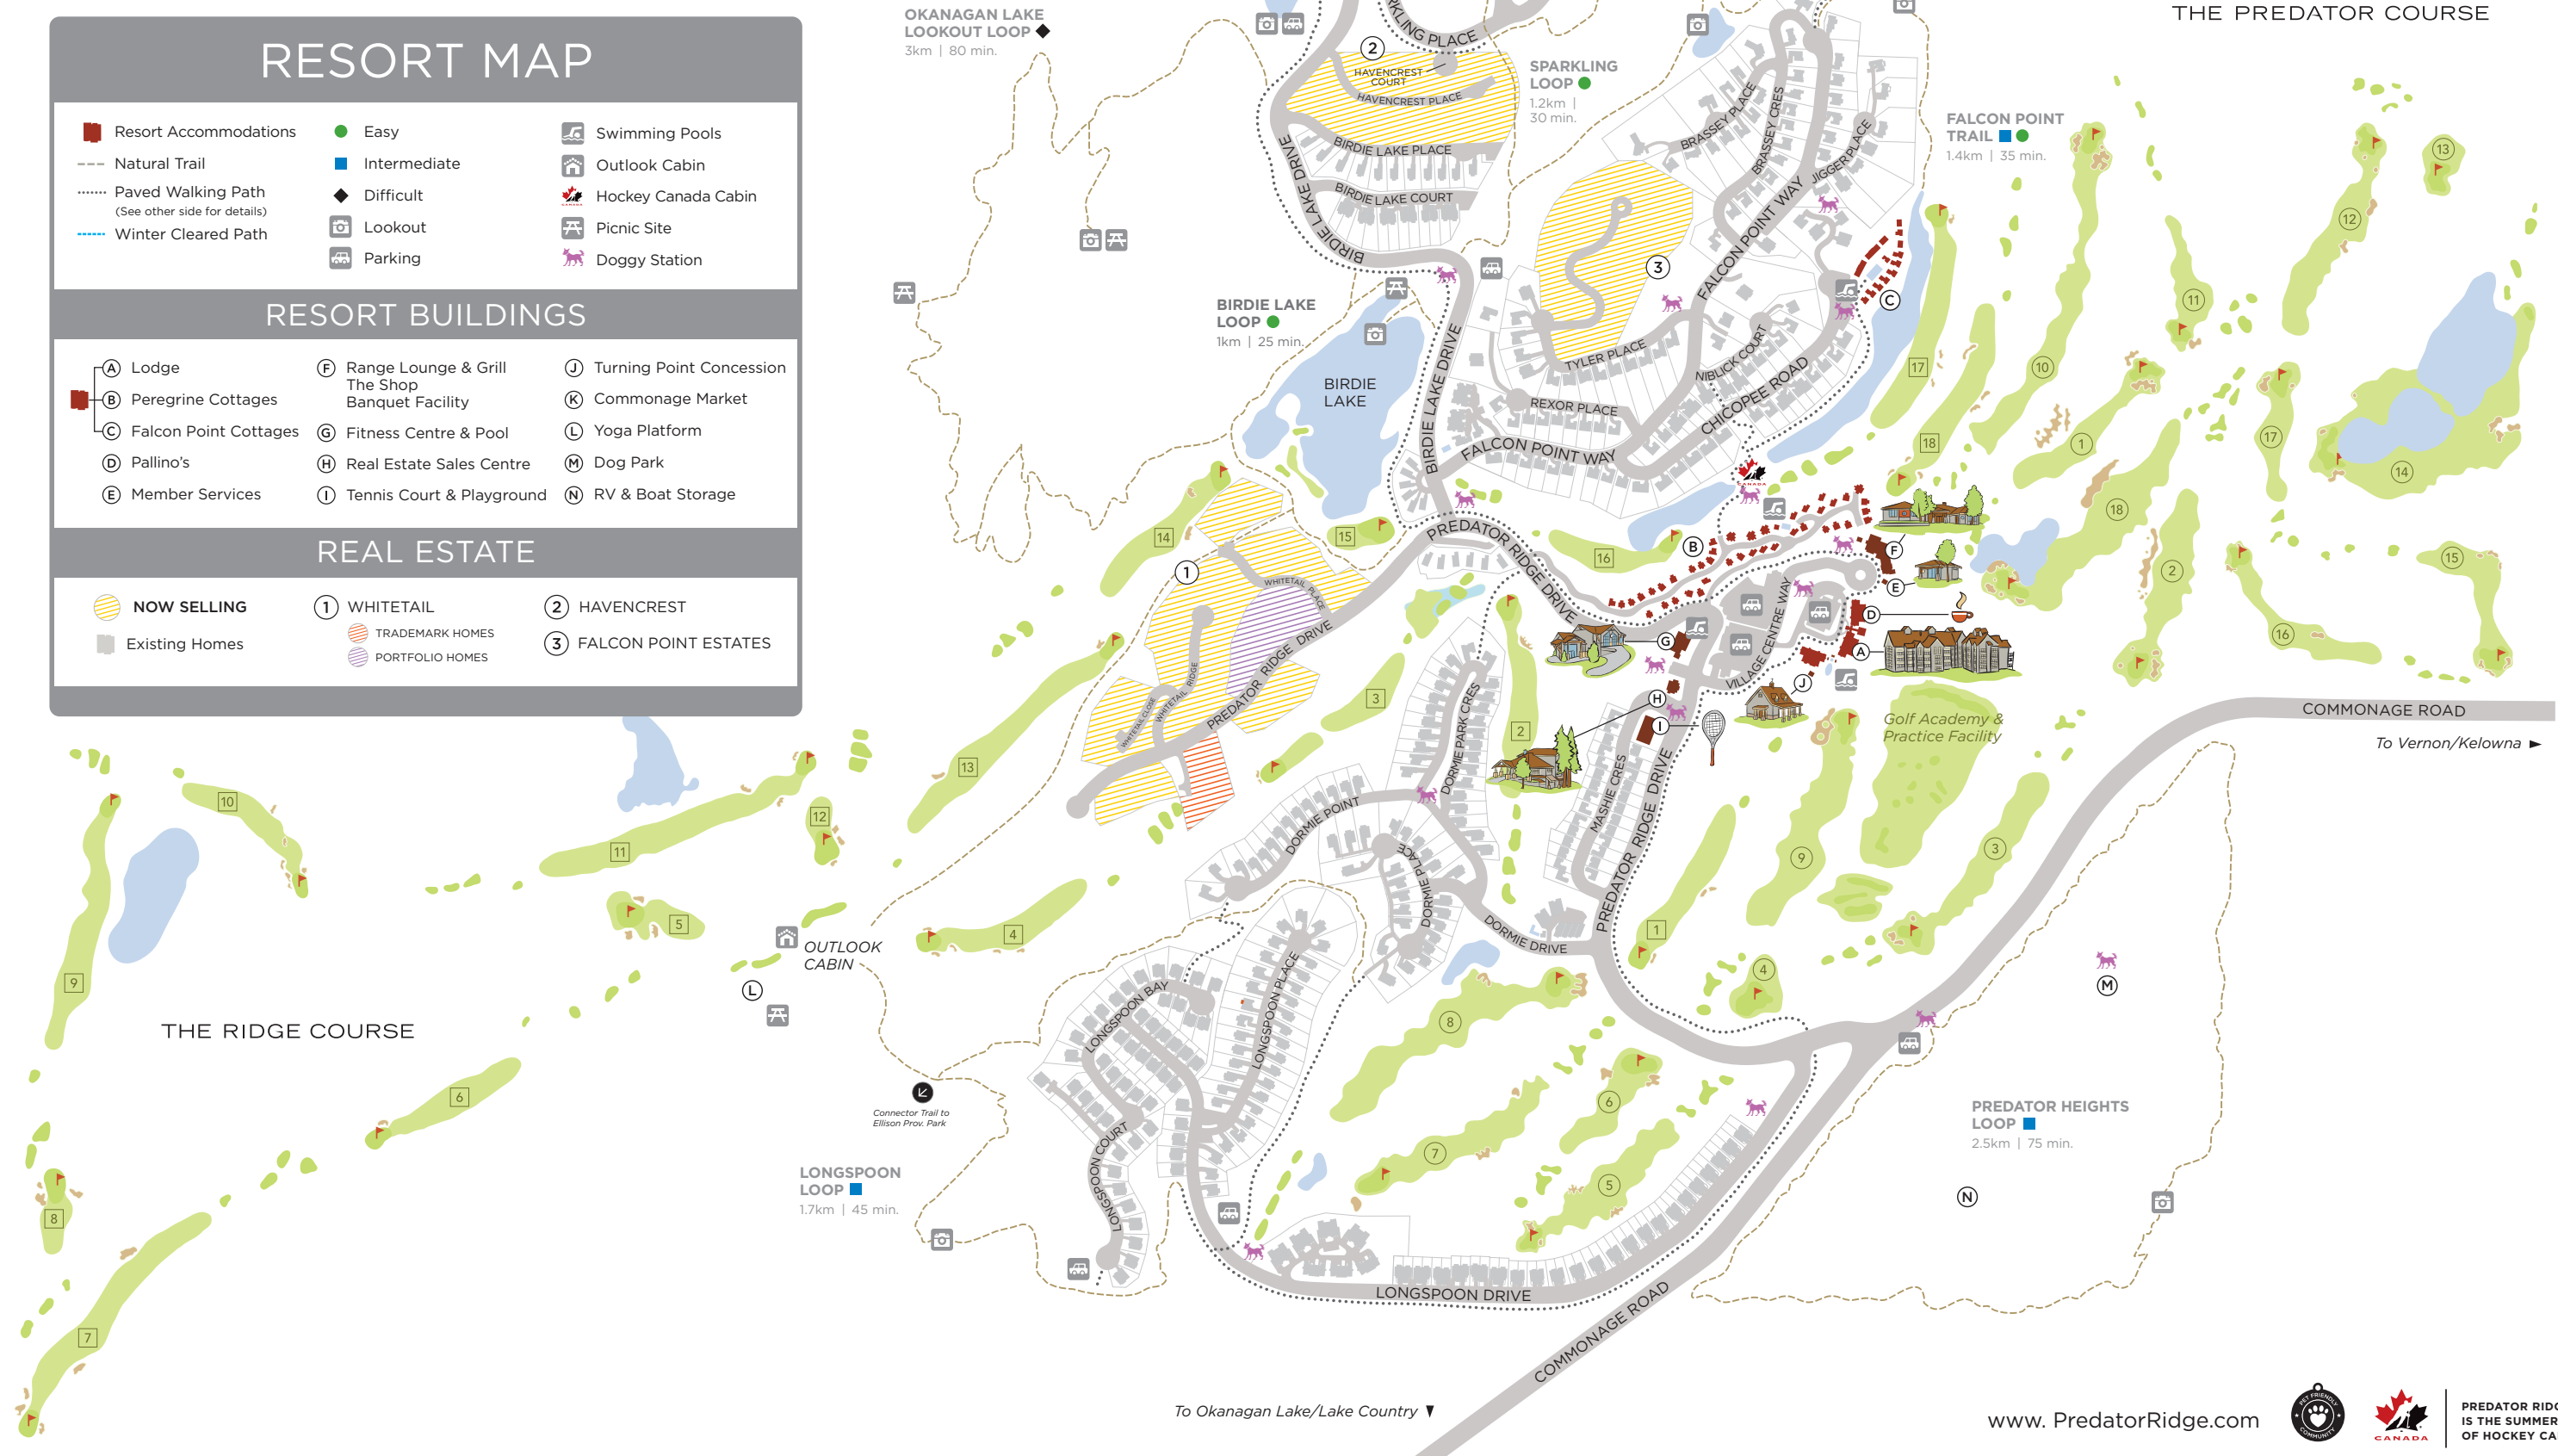

## RESORT MAP

- |  |              |                     |
|--|--------------|---------------------|
| Resort Accommodations                              | Easy         | Swimming Pools      |
| Natural Trail                                      | Intermediate | Outlook Cabin       |
| Paved Walking Path<br>(See other side for details) | Difficult    | Hockey Canada Cabin |
| Winter Cleared Path                                | Lookout      | Picnic Site         |
|  | Parking      | Doggy Station       |

## RESORT BUILDINGS

- |                       |  |                          |
|-----------------------|--|--------------------------|
| Lodge                 | Range Lounge & Grill<br>The Shop<br>Banquet Facility | Turning Point Concession |
| Peregrine Cottages    | Fitness Centre & Pool                                | Commonage Market         |
| Falcon Point Cottages | Real Estate Sales Centre                             | Yoga Platform            |
| Pallino's             | Tennis Court & Playground                            | Dog Park                 |
| Member Services       | RV & Boat Storage                                    |                          |

## THE PREDATOR COURSE

## THE RIDGE COURSE

COMMONAGE ROAD  
To Vernon/Kelowna ▶

To Okanagan Lake/Lake Country ▼

[www.PredatorRidge.com](http://www.PredatorRidge.com)

PREDATOR RIDGE  
IS THE SUMMER HOME  
OF HOCKEY CANADA.

PREDATOR RIDGE