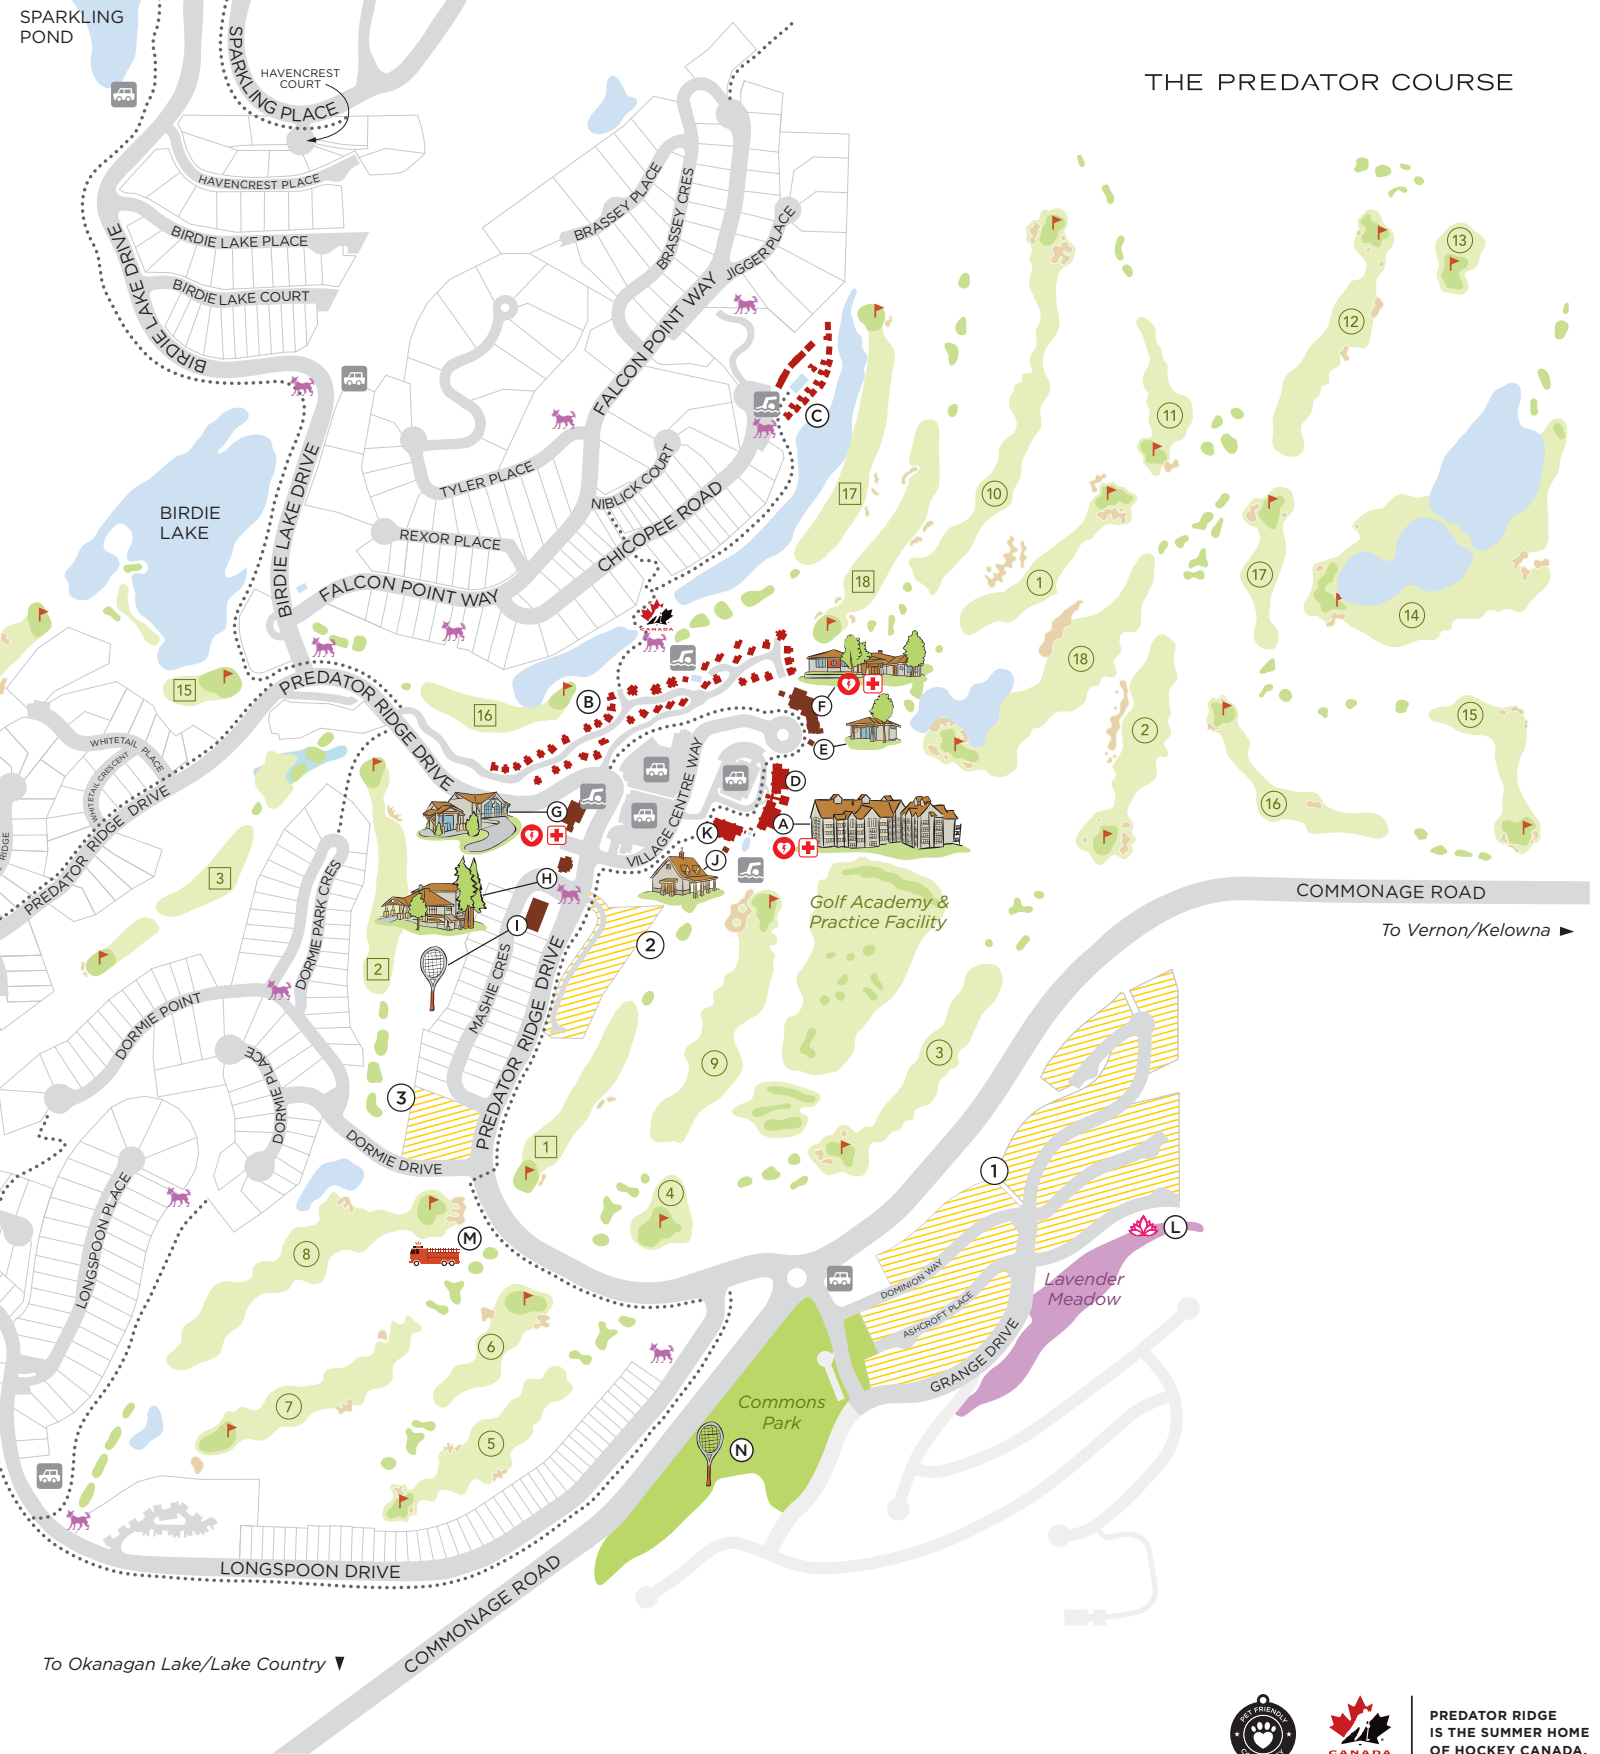

## COMMUNITY MAP

- Resort Accommodations
- Parking
- Hockey Canada Cabin
- AED (Automatic Emergency Defibrillator)
- Swimming Pools
- Doggy Station
- First Aid
- Outlook Cabin
- Paved Walking Path

### ACCOMMODATIONS & AMENITIES

- Lodge
- Peregrine Cottages
- Falcon Point Cottages
- Pallino's
- Member Services
- Range Lounge & Grill
- The Shop
- Commonage Ballroom
- Fitness Centre & Pool
- Real Estate Sales Centre
- Tennis Court & Playground
- Turning Point Concession
- Commonage Market
- We Proudly Serve Starbucks™ Coffee
- Yoga Platform
- Fire Hall
- Tennis & Pickleball Courts

### REAL ESTATE

- NOW SELLING
- 1 THE COMMONAGE
- 2 AFFINITY HOMES
- 3 THE TIPS

PREDATORRIDGE.COM

SPARKLING POND

THE PREDATOR COURSE

THE RIDGE COURSE

\*Golf cart paths are for use by registered golfers only.