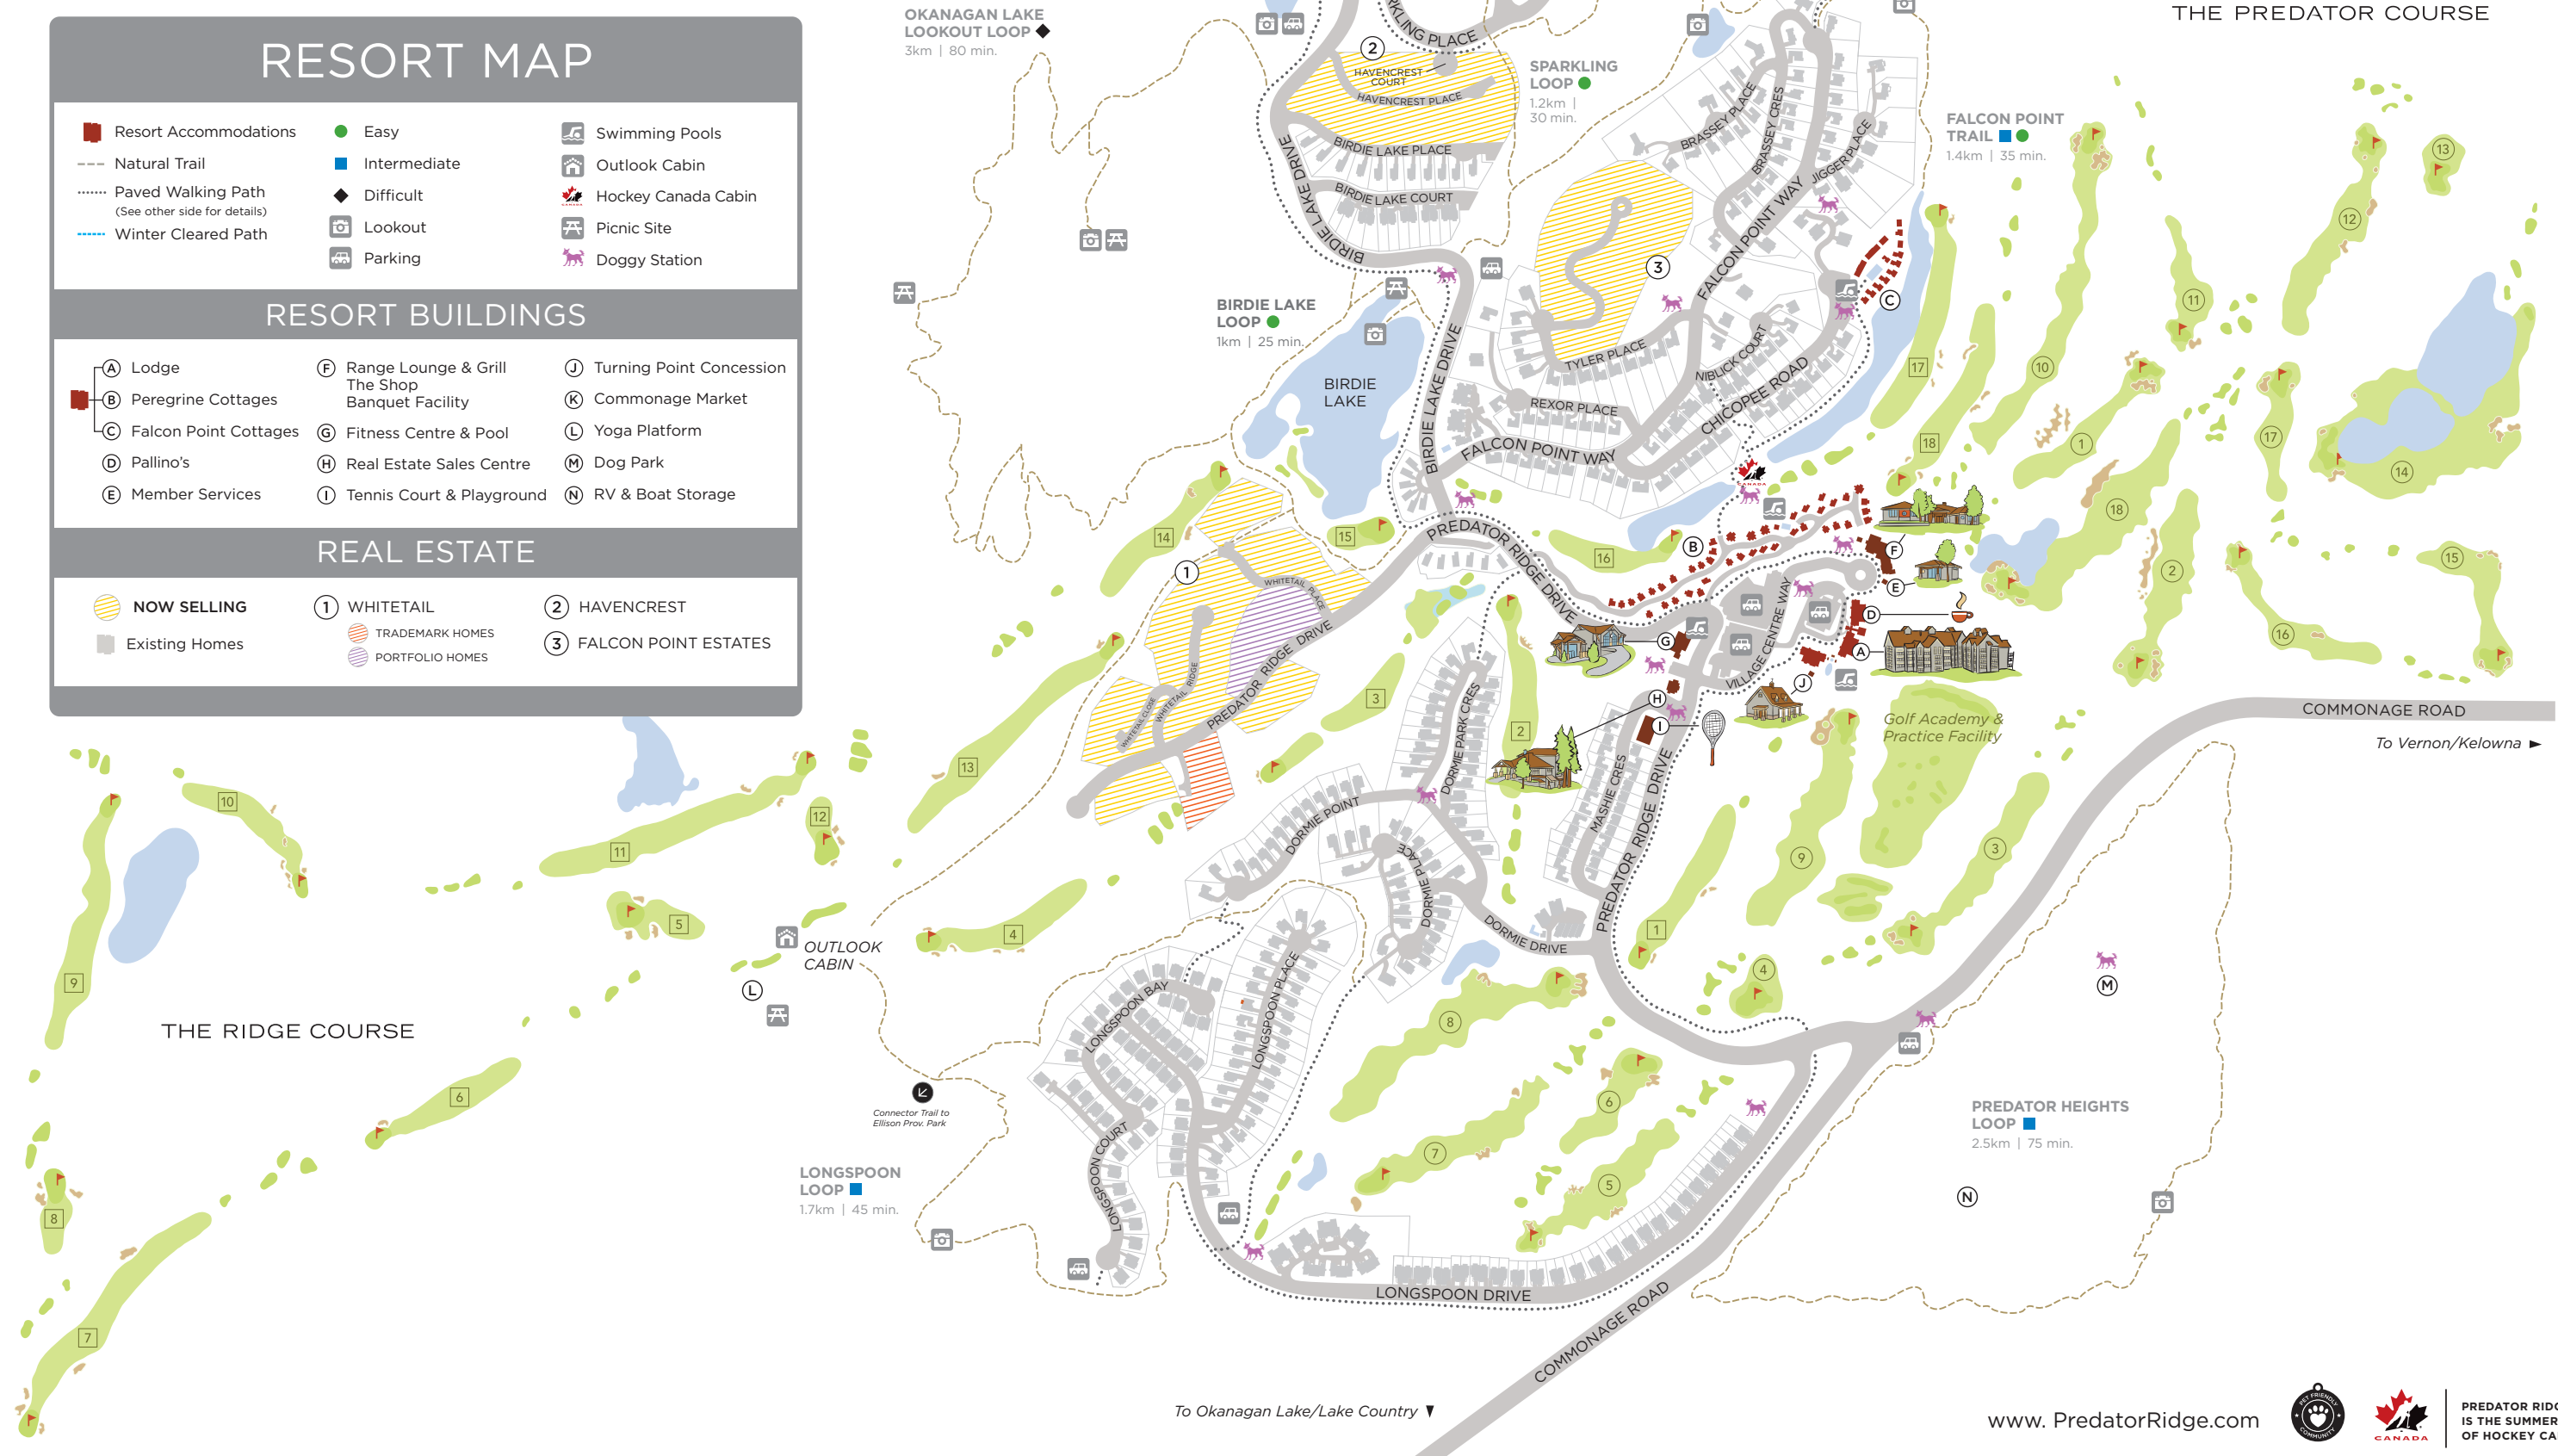

## RESORT MAP

- |  |              |                     |
|--|--------------|---------------------|
| Resort Accommodations                              | Easy         | Swimming Pools      |
| Natural Trail                                      | Intermediate | Outlook Cabin       |
| Paved Walking Path<br>(See other side for details) | Difficult    | Hockey Canada Cabin |
| Winter Cleared Path                                | Lookout      | Picnic Site         |
|  | Parking      | Doggy Station       |

## THE PREDATOR COURSE

## THE RIDGE COURSE

## COMMONAGE ROAD

To Vernon/Kelowna ▶

To Okanagan Lake/Lake Country ▼

[www.PredatorRidge.com](http://www.PredatorRidge.com)

PREDATOR RIDGE IS THE SUMMER HOME OF HOCKEY CANADA.

PREDATOR RIDGE