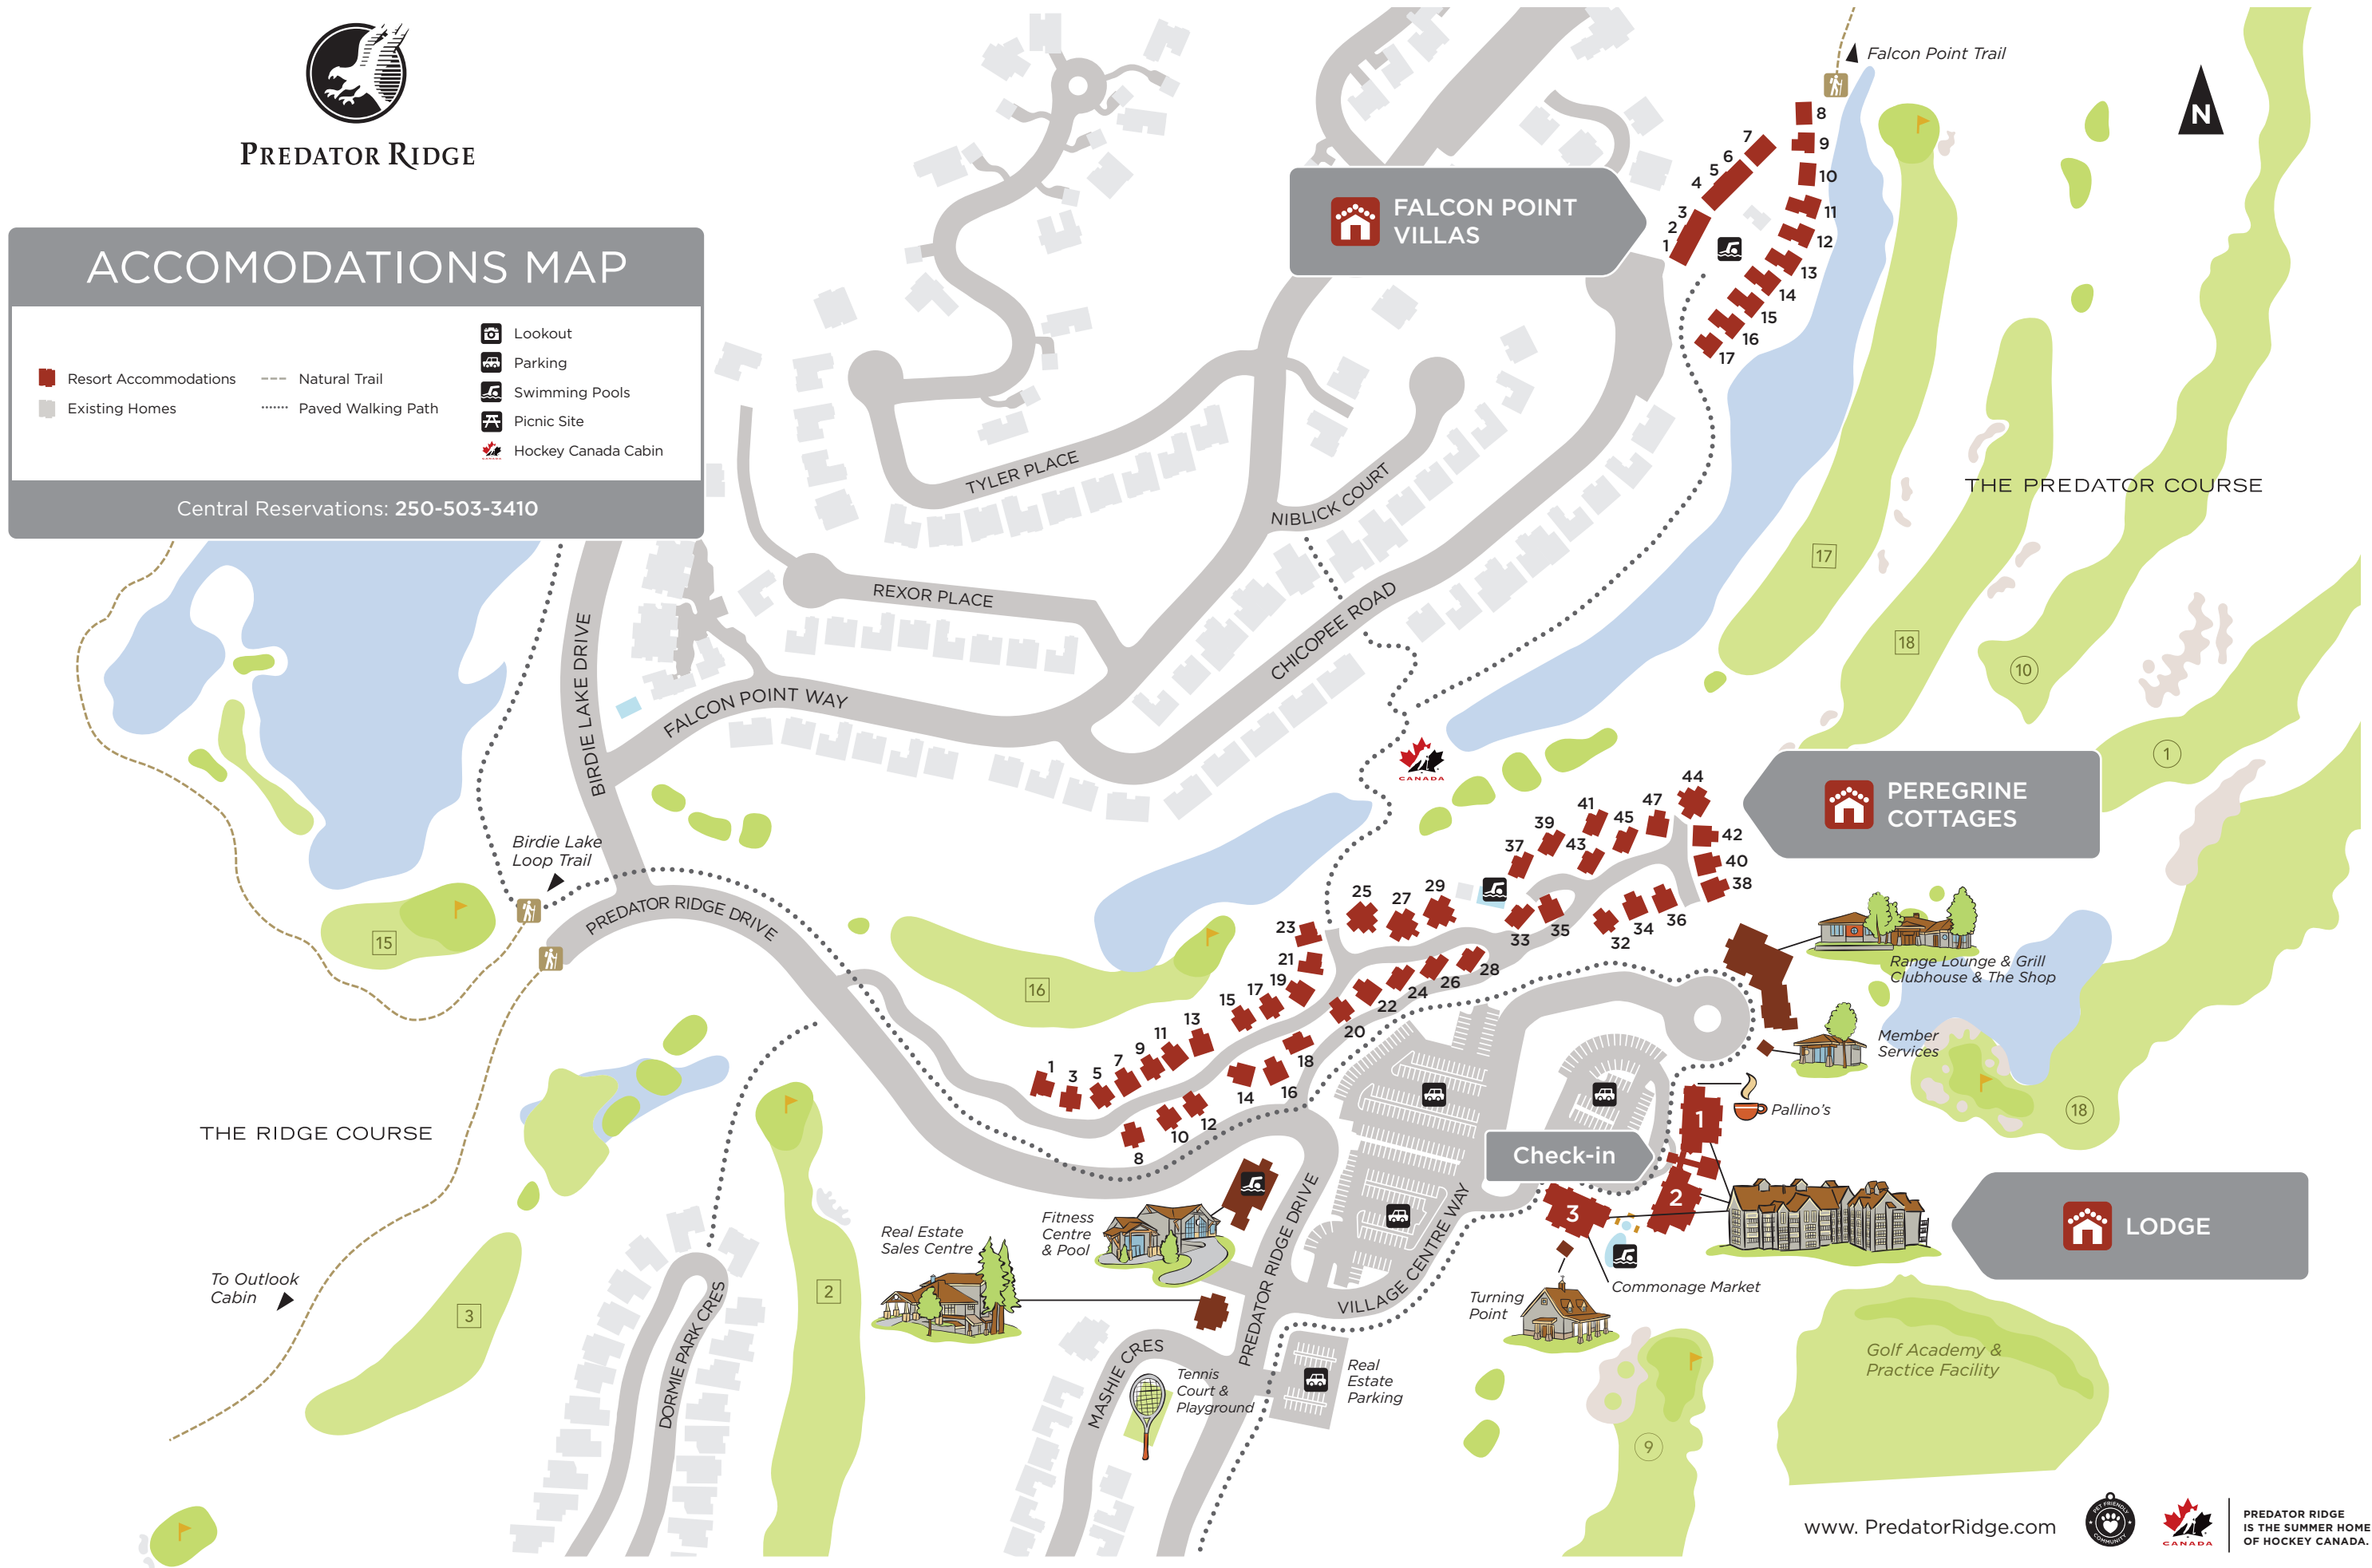

## RESORT MAP

- |  |              |                     |
|--|--------------|---------------------|
| Resort Accommodations                              | Easy         | Swimming Pools      |
| Natural Trail                                      | Intermediate | Outlook Cabin       |
| Paved Walking Path<br>(See other side for details) | Difficult    | Hockey Canada Cabin |
| Winter Cleared Path                                | Lookout      | Picnic Site         |
|  | Parking      | Doggy Station       |

## THE RIDGE COURSE

## COMMONAGE ROAD

To Vernon/Kelowna ▶

To Okanagan Lake/Lake Country ▼

[www.PredatorRidge.com](http://www.PredatorRidge.com)

PREDATOR RIDGE IS THE SUMMER HOME OF HOCKEY CANADA.

PREDATOR RIDGE

# ACCOMMODATIONS MAP

-  Resort Accommodations
-  Existing Homes
-  Natural Trail
-  Paved Walking Path
-  Lookout
-  Parking
-  Swimming Pools
-  Picnic Site
-  Hockey Canada Cabin

Central Reservations: 250-503-3410