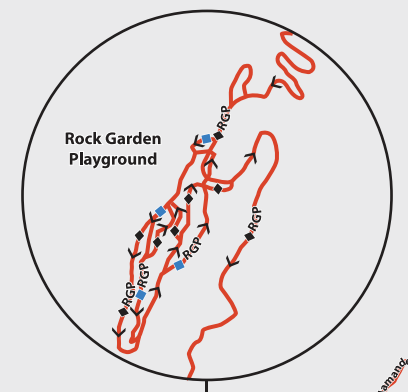

OKANAGAN LAKE

PREDATOR RIDGE

SPARKLING HILL TRAIL SYSTEM

THE PREDATOR COURSE

THE RIDGE COURSE

LAVENDER PLATFORM

To Vernon / Kelowna

ELLISON PROVINCIAL PARK

40 km of additional multi-use trails.

TRAIL MAP

- Multi-Use Trail
- Hiking Only Trail
- Mountain Bike Only Trail
- Coming Soon
- Paved Pathways
- Easy
- Intermediate
- Difficult
- Most Difficult
- Bikes Downhill Only
- Bikes Recommended Direction
- Village Centre
- Fitness Centre
- Parking
- Bike Shop
- Tennis & Pickleball
- Yoga Platform
- Outlook Cabin
- VFRS Station #3
- Picnic Site
- Log Cabin
- Dog Park
- First Aid
- AED (Automatic Emergency Defibrillator) SUBJECT TO BUSINESS HOURS

USE ALL TRAILS AT YOUR OWN RISK
DANGEROUS AREAS EXIST WITHIN THIS TRAIL SYSTEM.
CLIFFS SHOULD BE APPROACHED WITH EXTREME CAUTION.

View our Trails online at
PredatorRidge.com/Trail-Map

For accurate mapping use